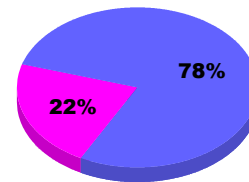

Gender Comparison 2012-2013

Jul/Aug/Sep

Legend: Male (Blue), Female (Purple)