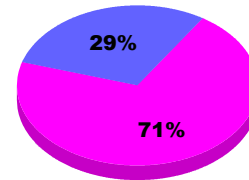

YTD Status Quo Clubs 2012-2013

Status Quo Clubs Compared to Status Quo Members

Legend: Status Quo Clubs (Cyan), Total Status Quo Members (Green)

MEMBERSHIP

**Membership Results
2012-2013**

**Membership
2011-2012**

Month	Net Memb Goal	Actual New Memb	Actual Dropped Memb	Gain/Loss of Memb	Gain/Loss of Memb
Jul/Aug/Sep		8	0	8	1
Totals		8	0	8	1

Membership Results 2012-2013

Goal, New, Dropped, Gain/Loss

Legend: Goal (Cyan), Actual (Green), Dropped (Yellow), Gain Loss (Magenta)

Comparison of Membership Gain/Loss

Current Year Compared to the Previous Year

Legend: Current Year (Cyan), Previous Year (Green)

Gender Comparison 2012-2013

Jul/Aug/Sep

Legend: Male (Blue), Female (Magenta)