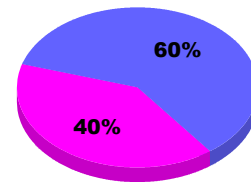

Gender Comparison 2012-2013

Jul/Aug/Sep

Legend: Male (Blue), Female (Magenta)