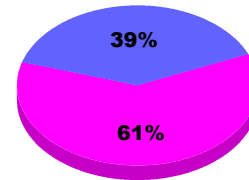

Gender Comparison 2012-2013

Jul/Aug/Sep

Legend: Male (blue), Female (magenta)