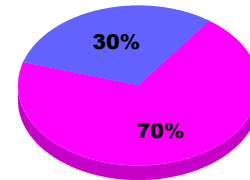

Gender Comparison 2012-2013

Jul/Aug/Sep

Legend: Male (Cyan), Female (Magenta)