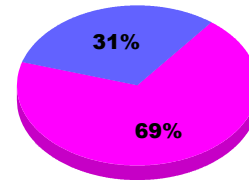

Gender Comparison 2012-2013

Jul/Aug/Sep

Male Female