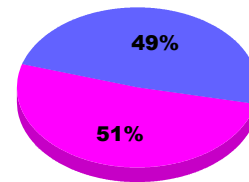

YTD Status Quo Clubs 2012-2013

Status Quo Clubs Compared to Status Quo Members

Legend: Status Quo Clubs (Cyan), Total Status Quo Members (Green)

MEMBERSHIP

**Membership Results
2012-2013**

**Membership
2011-2012**

Month	Net Memb Goal	Actual New Memb	Actual Dropped Memb	Gain/Loss of Memb	Gain/Loss of Memb
Jul/Aug/Sep		6	0	6	0
Totals		6	0	6	0

Membership Results 2012-2013

Goal, New, Dropped, Gain/Loss

Legend: Goal (Cyan), Actual (Green), Dropped (Yellow), Gain Loss (Magenta)

Comparison of Membership Gain/Loss

Current Year Compared to the Previous Year

Legend: Current Year (Cyan), Previous Year (Green)

Gender Comparison 2012-2013

Jul/Aug/Sep

Legend: Male (Blue), Female (Magenta)