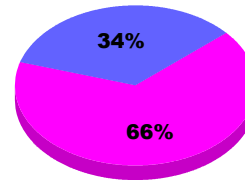

Gender Comparison 2012-2013

Jul/Aug/Sep

■ Male
■ Female