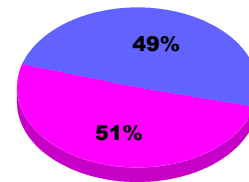

YTD Status Quo Clubs 2012-2013

Status Quo Clubs Compared to Status Quo Members

Legend: Status Quo Clubs (blue), Total Status Quo Members (green)

MEMBERSHIP

**Membership Results
2012-2013**

**Membership
2011-2012**

Month	Net Memb Goal	Actual New Memb	Actual Dropped Memb	Gain/Loss of Memb	Gain/Loss of Memb
Jul/Aug/Sep		1	-1	0	1
Totals		1	-1	0	1

Membership Results 2012-2013

Goal, New, Dropped, Gain/Loss

Legend: Goal (blue), Actual (green), Dropped (yellow), Gain Loss (purple)

Comparison of Membership Gain/Loss

Current Year Compared to the Previous Year

Legend: Current Year (blue), Previous Year (green)

Gender Comparison 2012-2013

Jul/Aug/Sep

Legend: Male (blue), Female (purple)