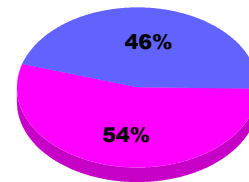

Gender Comparison 2012-2013

Jul/Aug/Sep

Legend: Male (Cyan), Female (Magenta)