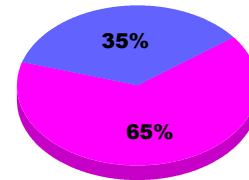

Gender Comparison 2012-2013

Jul/Aug/Sep

Legend: Male (Cyan), Female (Magenta)