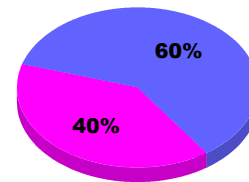

YTD Status Quo Clubs 2012-2013

Status Quo Clubs Compared to Status Quo Members

Legend: Status Quo Clubs (Cyan), Total Status Quo Members (Green)

MEMBERSHIP

**Membership Results
2012-2013**

**Membership
2011-2012**

Month	Net Memb Goal	Actual New Memb	Actual Dropped Memb	Gain/Loss of Memb	Gain/Loss of Memb
Jul/Aug/Sep		1	-2	-1	-1
Totals		1	-2	-1	-1

Membership Results 2012-2013

Goal, New, Dropped, Gain/Loss

Legend: Goal (Cyan), Actual (Green), Dropped (Yellow), Gain Loss (Magenta)

Comparison of Membership Gain/Loss

Current Year Compared to the Previous Year

Legend: Current Year (Cyan), Previous Year (Green)

Gender Comparison 2012-2013

Jul/Aug/Sep

Legend: Male (Blue), Female (Magenta)